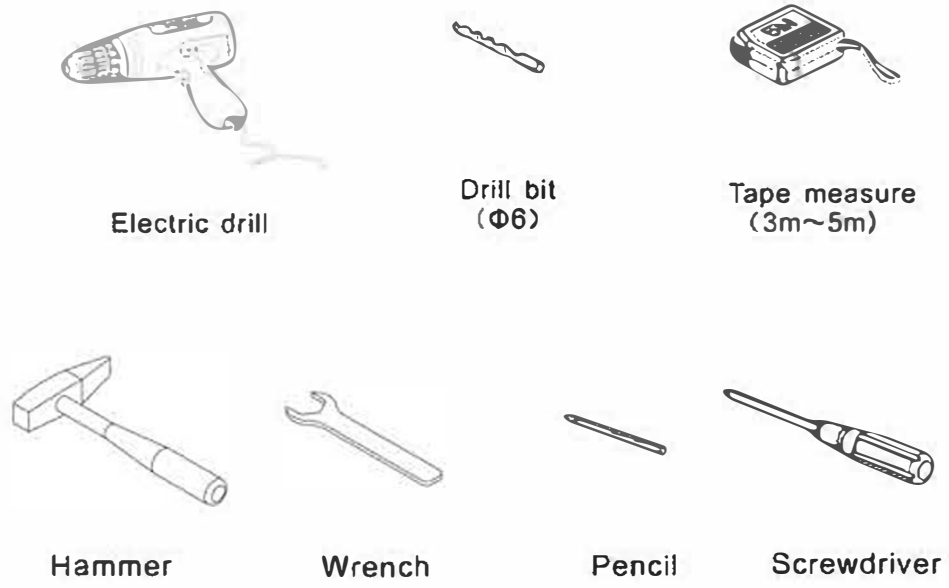

Installation Guide

Tools required for installation

CABINET

MIRROR